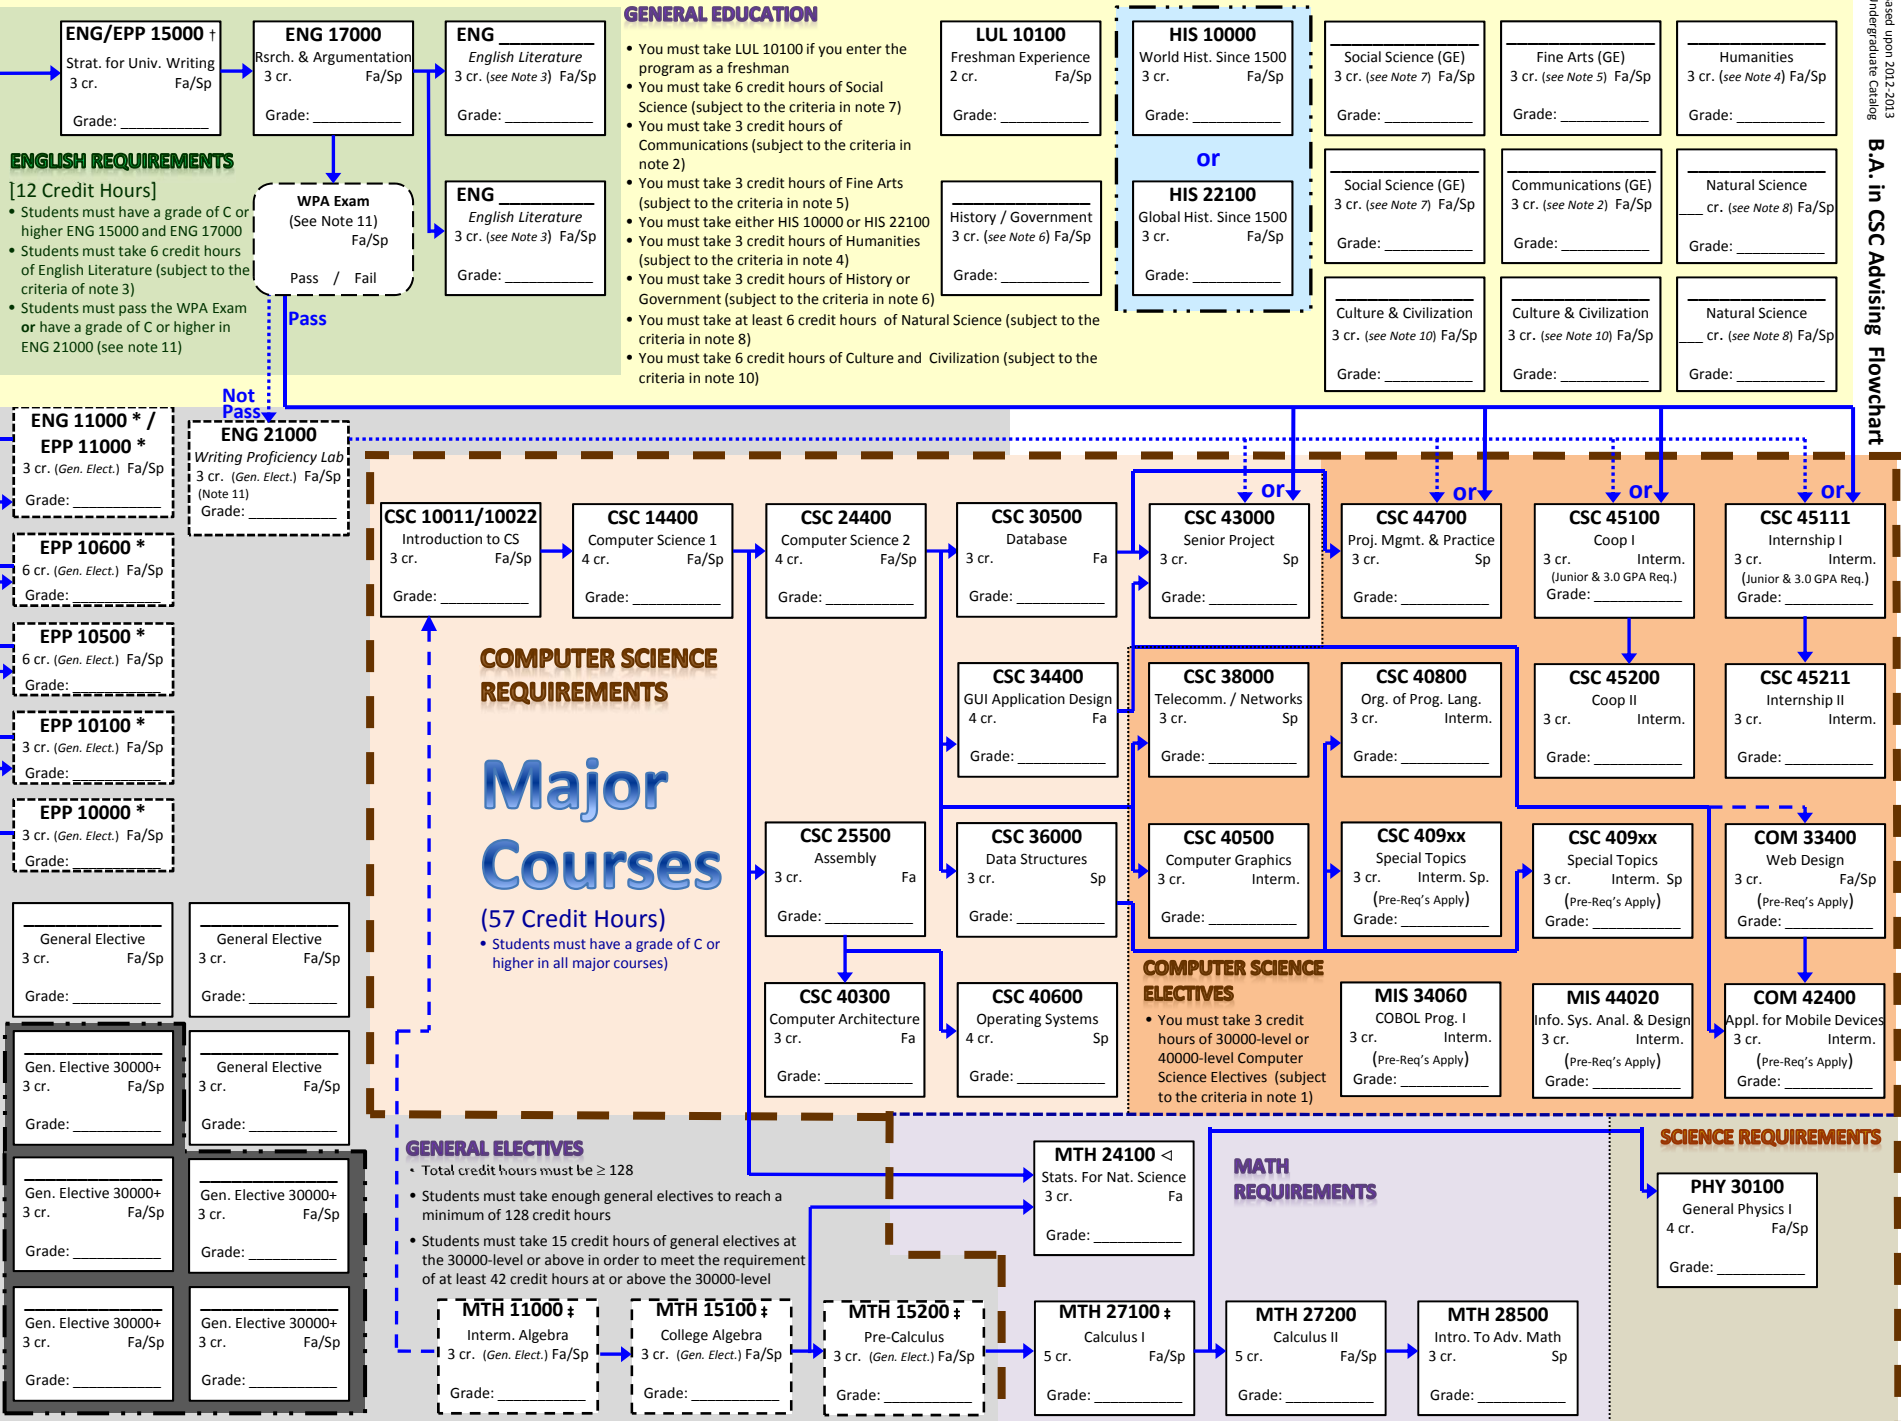

# Computer Science Programs

B.A. Degree in Computer Science (CSC)

**ENGLISH REQUIREMENTS**  
 [12 Credit Hours]  
 • Students must have a grade of C or higher ENG 15000 and ENG 17000  
 • Students must take 6 credit hours of English Literature (subject to the criteria of note 3)  
 • Students must pass the WPA Exam or have a grade of C or higher in ENG 21000 (see note 11)

**GENERAL EDUCATION**

- You must take LUL 10100 if you enter the program as a freshman
- You must take 6 credit hours of Social Science (subject to the criteria in note 7)
- You must take 3 credit hours of Communications (subject to the criteria in note 2)
- You must take 3 credit hours of Fine Arts (subject to the criteria in note 5)
- You must take either HIS 10000 or HIS 22100
- You must take 3 credit hours of Humanities (subject to the criteria in note 4)
- You must take 3 credit hours of History or Government (subject to the criteria in note 6)
- You must take at least 6 credit hours of Natural Science (subject to the criteria in note 8)
- You must take 6 credit hours of Culture and Civilization (subject to the criteria in note 10)