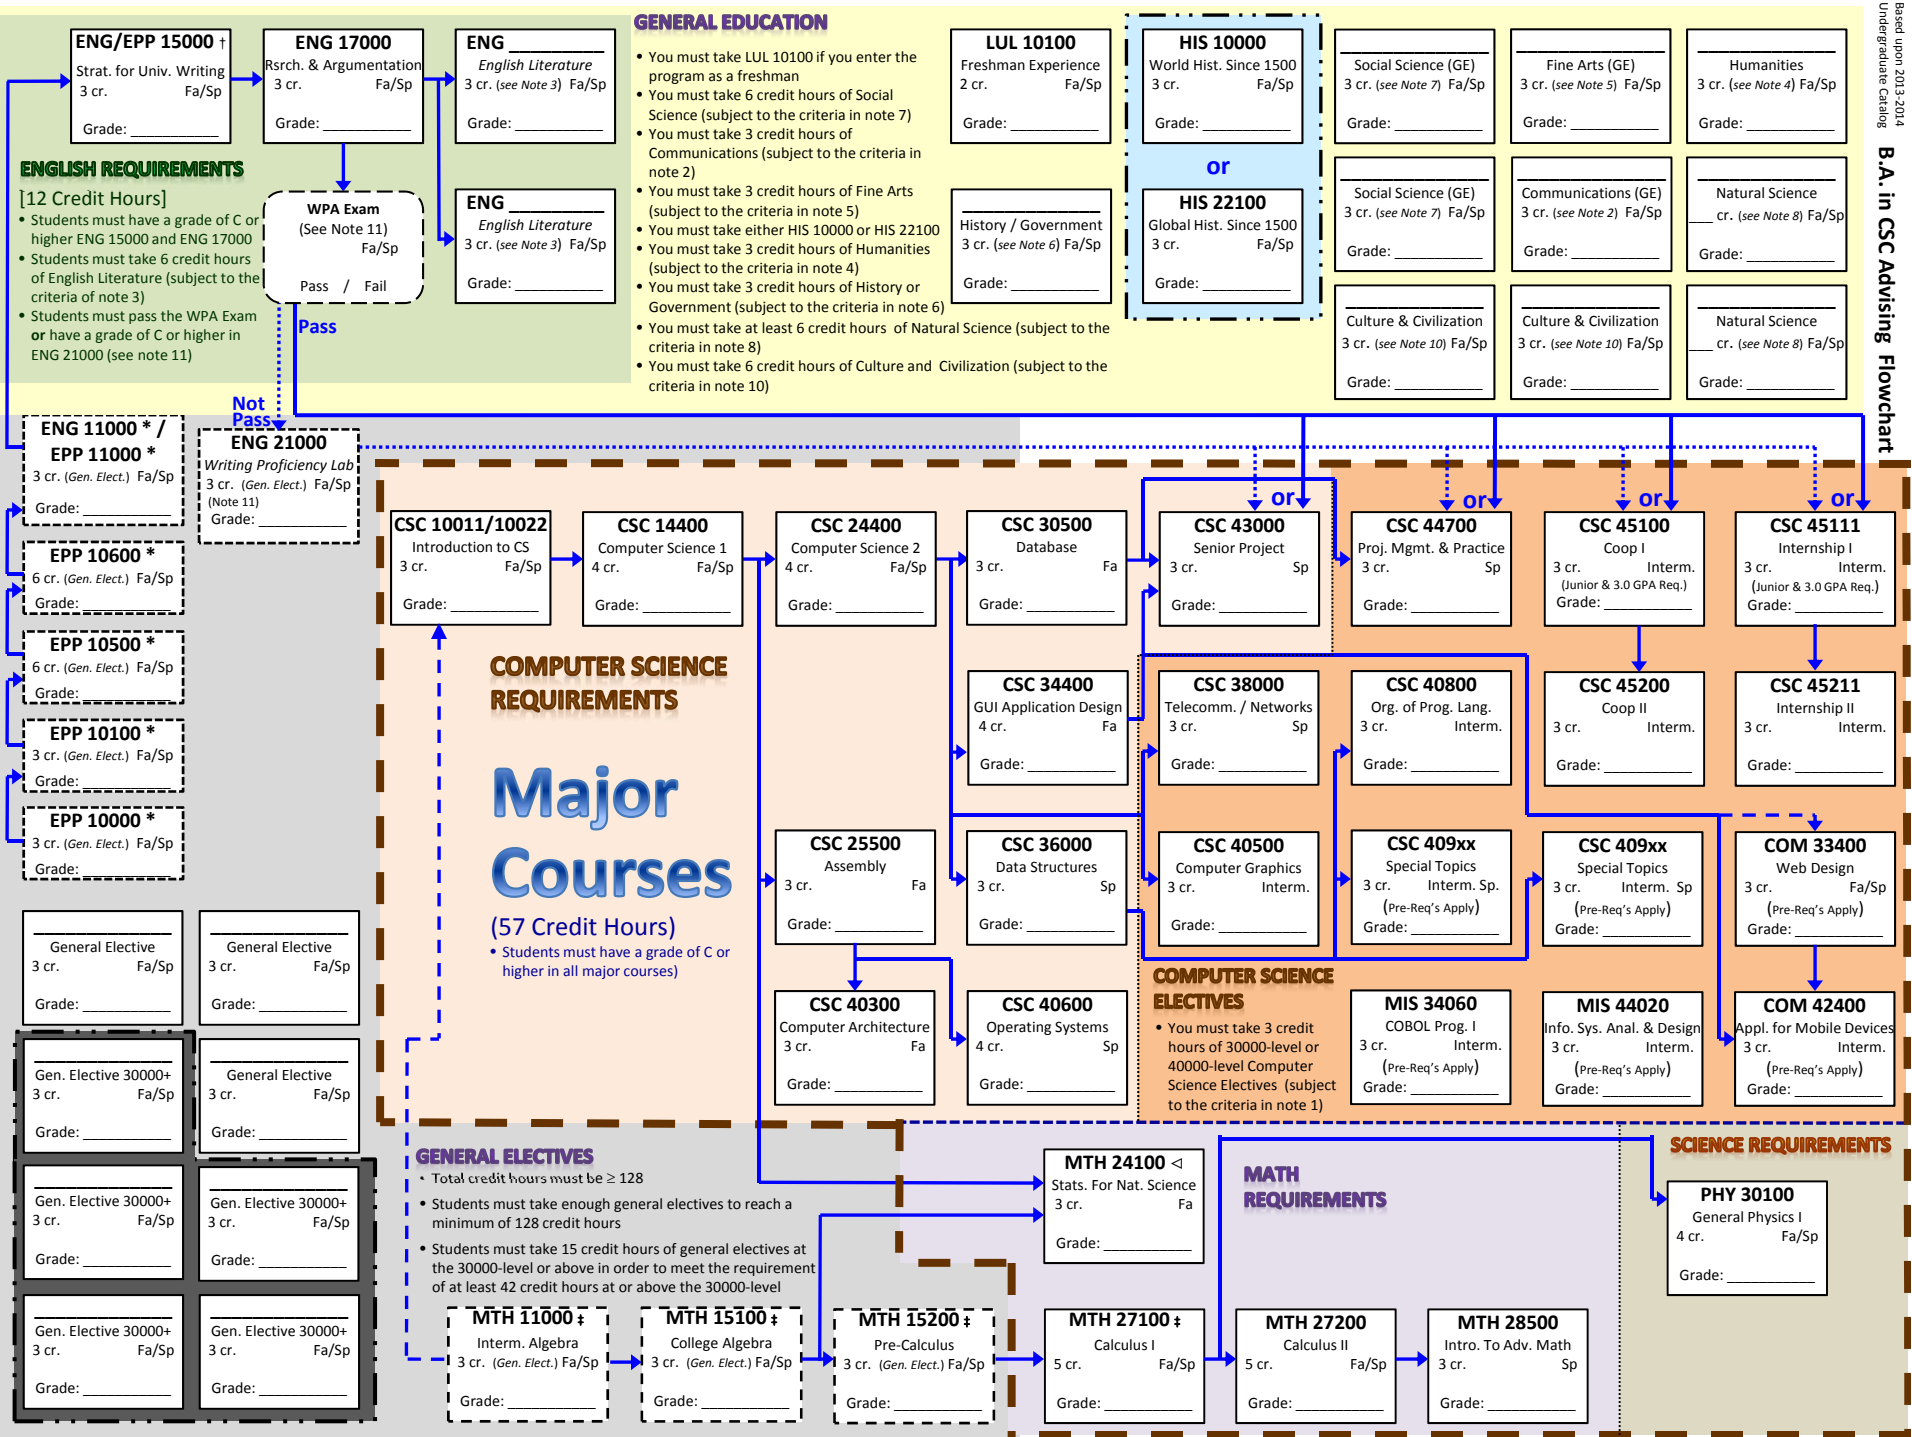

Computer Science Programs

B.A. Degree in Computer Science (CSC)

ENG/EPP 15000 †
Strat. for Univ. Writing
3 cr. Fa/Sp
Grade: _____

ENG 17000
Rsrch. & Argumentation
3 cr. Fa/Sp
Grade: _____

ENG _____
English Literature
3 cr. (see Note 3) Fa/Sp
Grade: _____

WPA Exam
(See Note 11)
Fa/Sp
Pass / Fail

ENG _____
English Literature
3 cr. (see Note 3) Fa/Sp
Grade: _____

GENERAL EDUCATION

- You must take LUL 10100 if you enter the program as a freshman
- You must take 6 credit hours of Social Science (subject to the criteria in note 7)
- You must take 3 credit hours of Communications (subject to the criteria in note 2)
- You must take 3 credit hours of Fine Arts (subject to the criteria in note 5)
- You must take either HIS 10000 or HIS 22100
- You must take 3 credit hours of Humanities (subject to the criteria in note 4)
- You must take 3 credit hours of History or Government (subject to the criteria in note 6)
- You must take at least 6 credit hours of Natural Science (subject to the criteria in note 8)
- You must take 6 credit hours of Culture and Civilization (subject to the criteria in note 10)