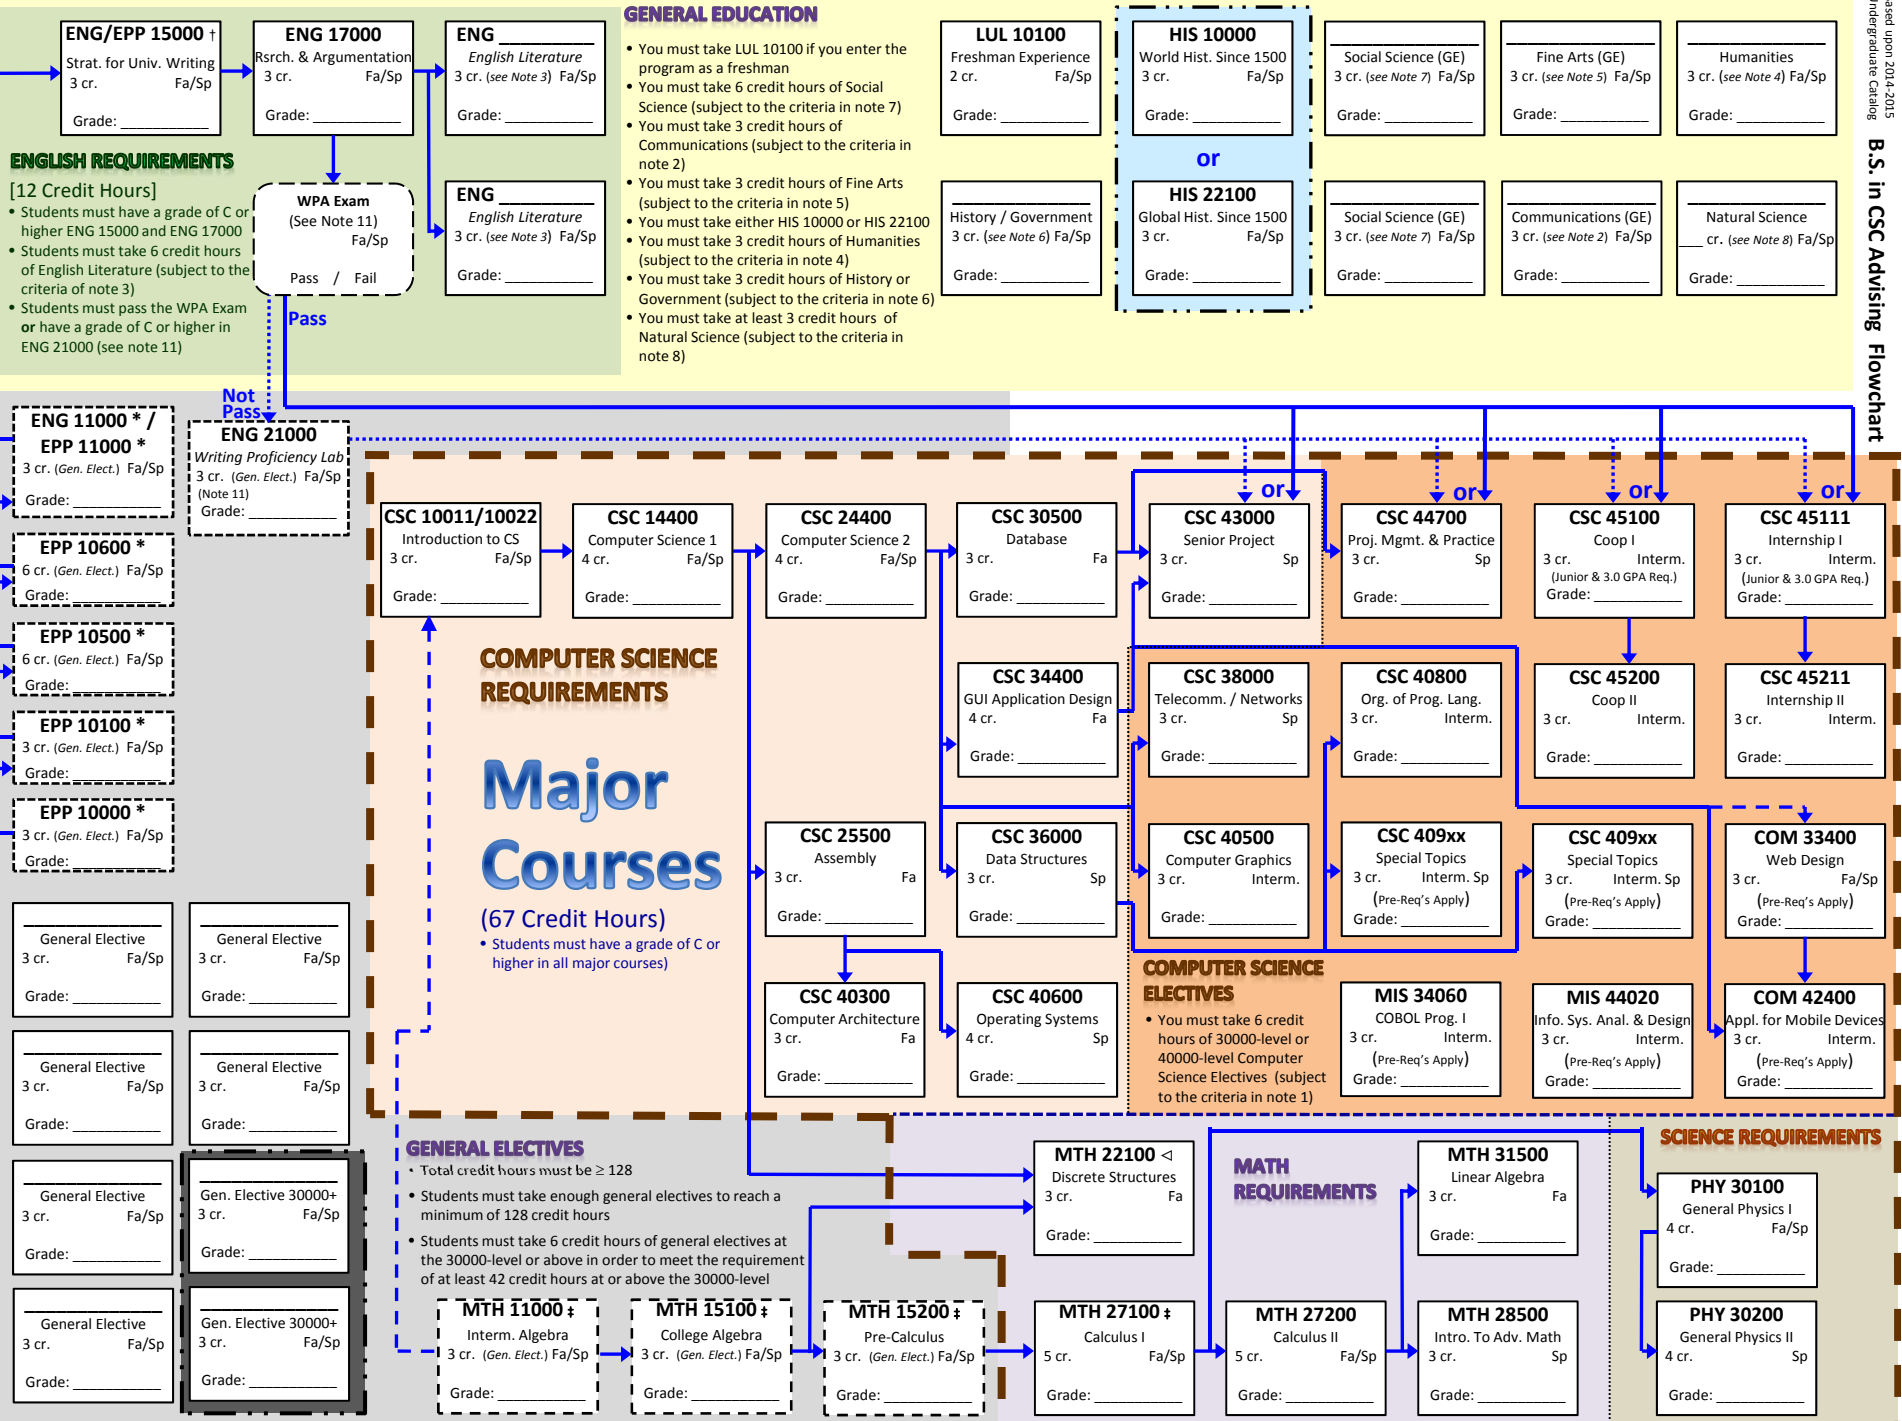

# Computer Science Programs

B.S. Degree in Computer Science (CSC)

**ENGLISH REQUIREMENTS**  
 [12 Credit Hours]  
 • Students must have a grade of C or higher ENG 15000 and ENG 17000  
 • Students must take 6 credit hours of English Literature (subject to the criteria of note 3)  
 • Students must pass the WPA Exam or have a grade of C or higher in ENG 21000 (see note 11)

**GENERAL EDUCATION**

- You must take LUL 10100 if you enter the program as a freshman
- You must take 6 credit hours of Social Science (subject to the criteria in note 7)
- You must take 3 credit hours of Communications (subject to the criteria in note 2)
- You must take 3 credit hours of Fine Arts (subject to the criteria in note 5)
- You must take either HIS 10000 or HIS 22100
- You must take 3 credit hours of Humanities (subject to the criteria in note 4)
- You must take 3 credit hours of History or Government (subject to the criteria in note 6)
- You must take at least 3 credit hours of Natural Science (subject to the criteria in note 8)