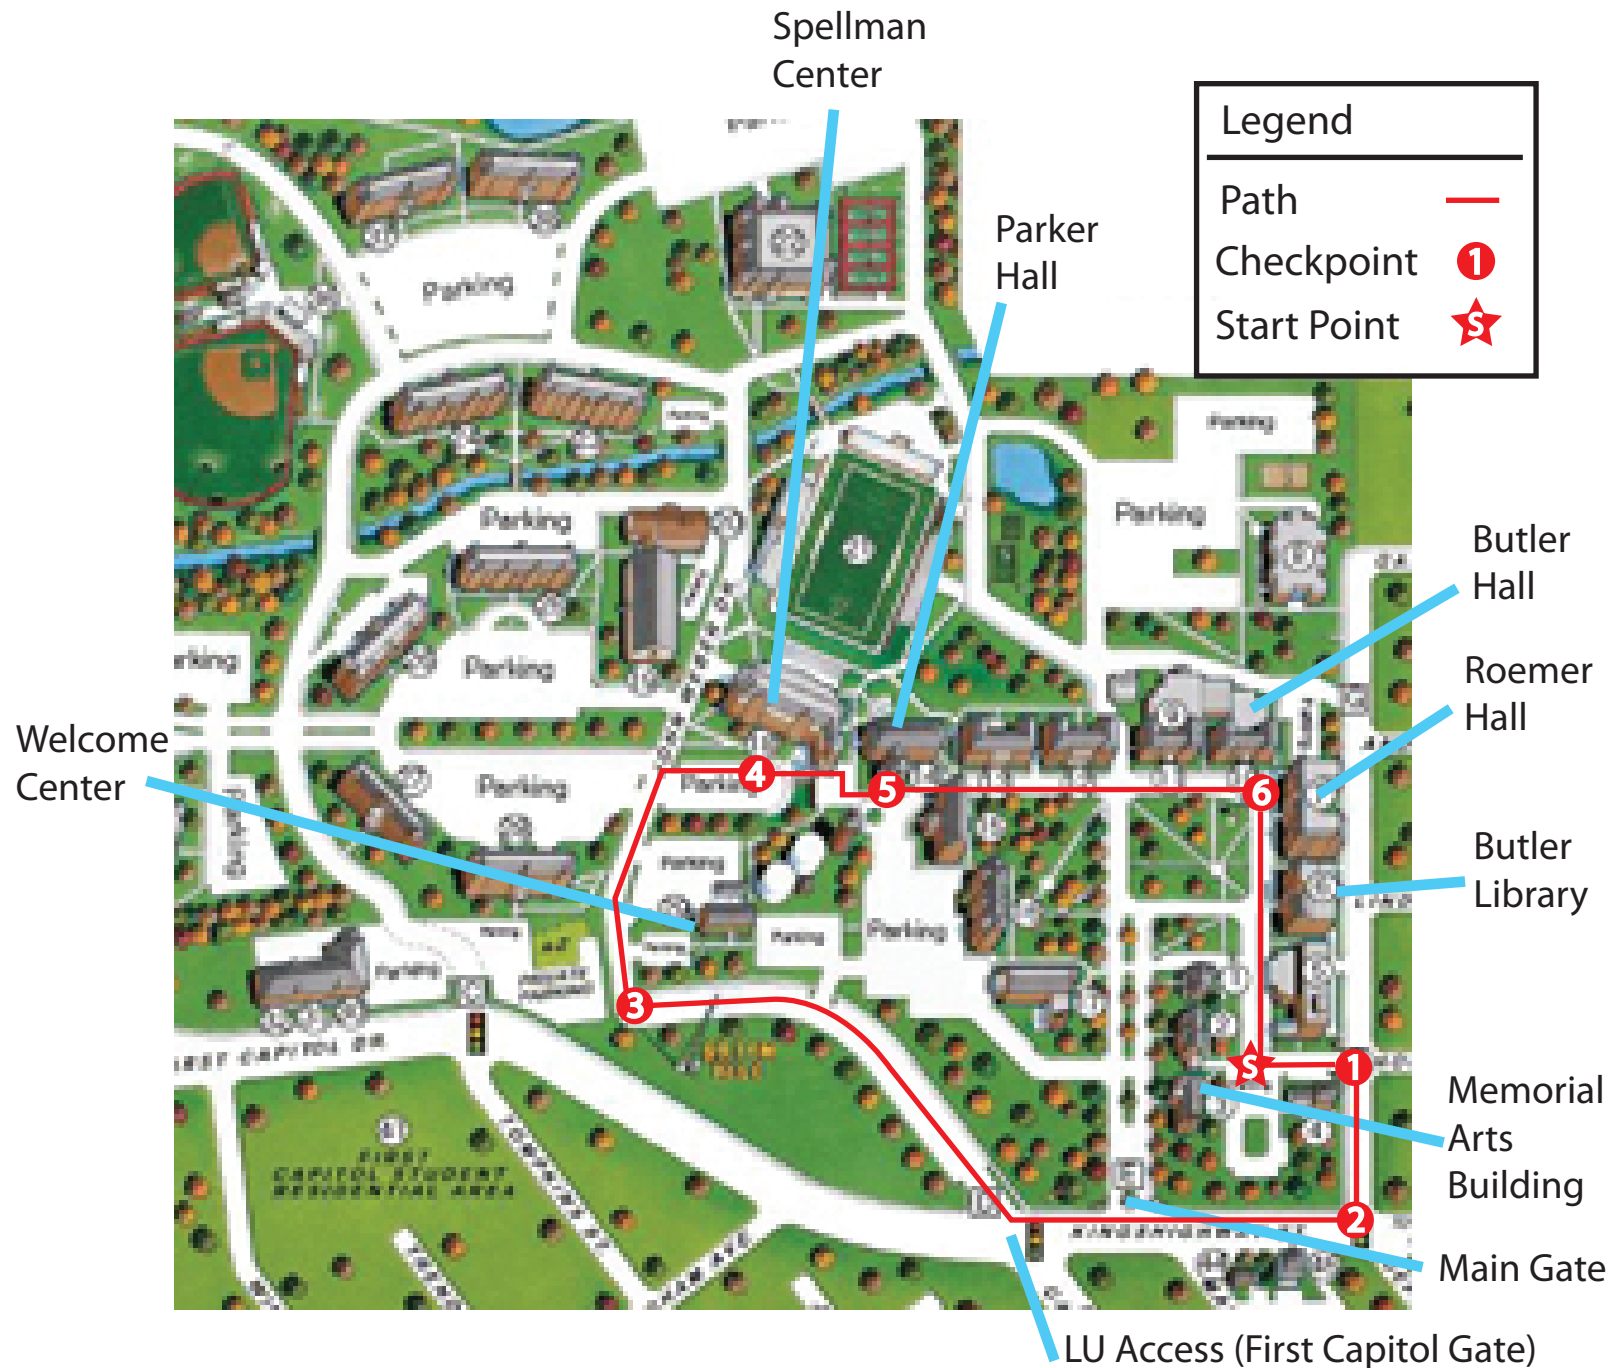

LindenWell - "Inspiring a healthy community"

START ROUTE: Memorial Arts Building

1. Exit parking lot and turn RIGHT onto Watson
2. Turn RIGHT at Kingshighway
3. Turn RIGHT at the "LU Access" walking uphill towards the Welcome Center
4. Go downhill turn RIGHT towards Spellmann Center, and up the stairs of Spellmann Center
5. Continue in front of dorms all the way to Roemer Hall
6. Turn RIGHT and end at Memorial Arts Building

Distance: ~1/2 of mile Time: 20-25 min Level: Moderate Steps: 1000-1100

For more routes and information on the LindenWell Program, visit:
www.lindenwood.edu/lindenwell