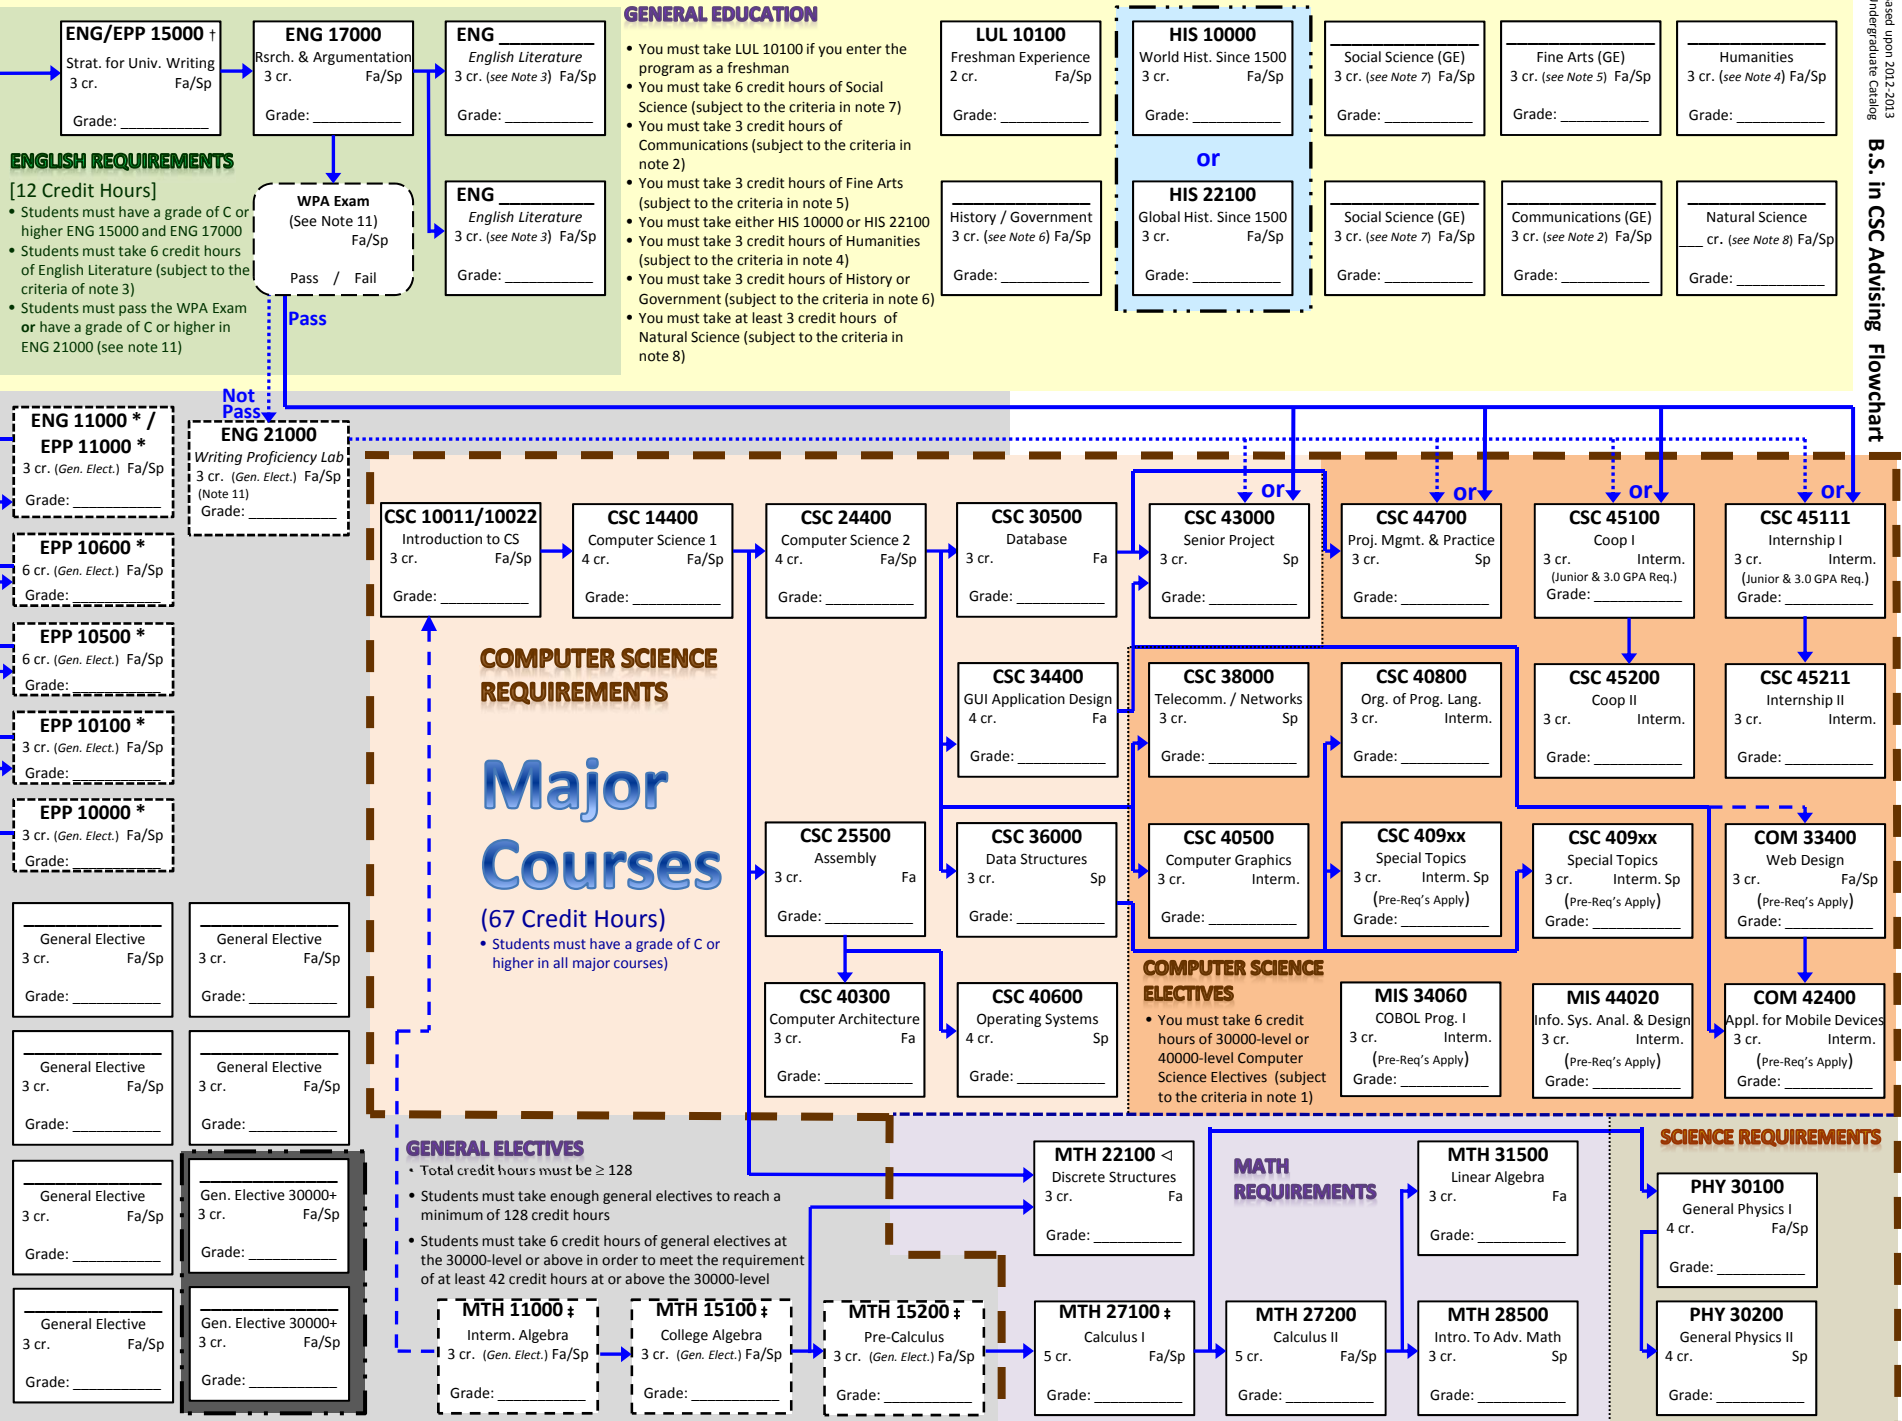

Computer Science Programs

B.S. Degree in Computer Science (CSC)

ENGLISH REQUIREMENTS
 [12 Credit Hours]
 • Students must have a grade of C or higher ENG 15000 and ENG 17000
 • Students must take 6 credit hours of English Literature (subject to the criteria of note 3)
 • Students must pass the WPA Exam or have a grade of C or higher in ENG 21000 (see note 11)

GENERAL EDUCATION

- You must take LUL 10100 if you enter the program as a freshman
- You must take 6 credit hours of Social Science (subject to the criteria in note 7)
- You must take 3 credit hours of Communications (subject to the criteria in note 2)
- You must take 3 credit hours of Fine Arts (subject to the criteria in note 5)
- You must take either HIS 10000 or HIS 22100
- You must take 3 credit hours of Humanities (subject to the criteria in note 4)
- You must take 3 credit hours of History or Government (subject to the criteria in note 6)
- You must take at least 3 credit hours of Natural Science (subject to the criteria in note 8)