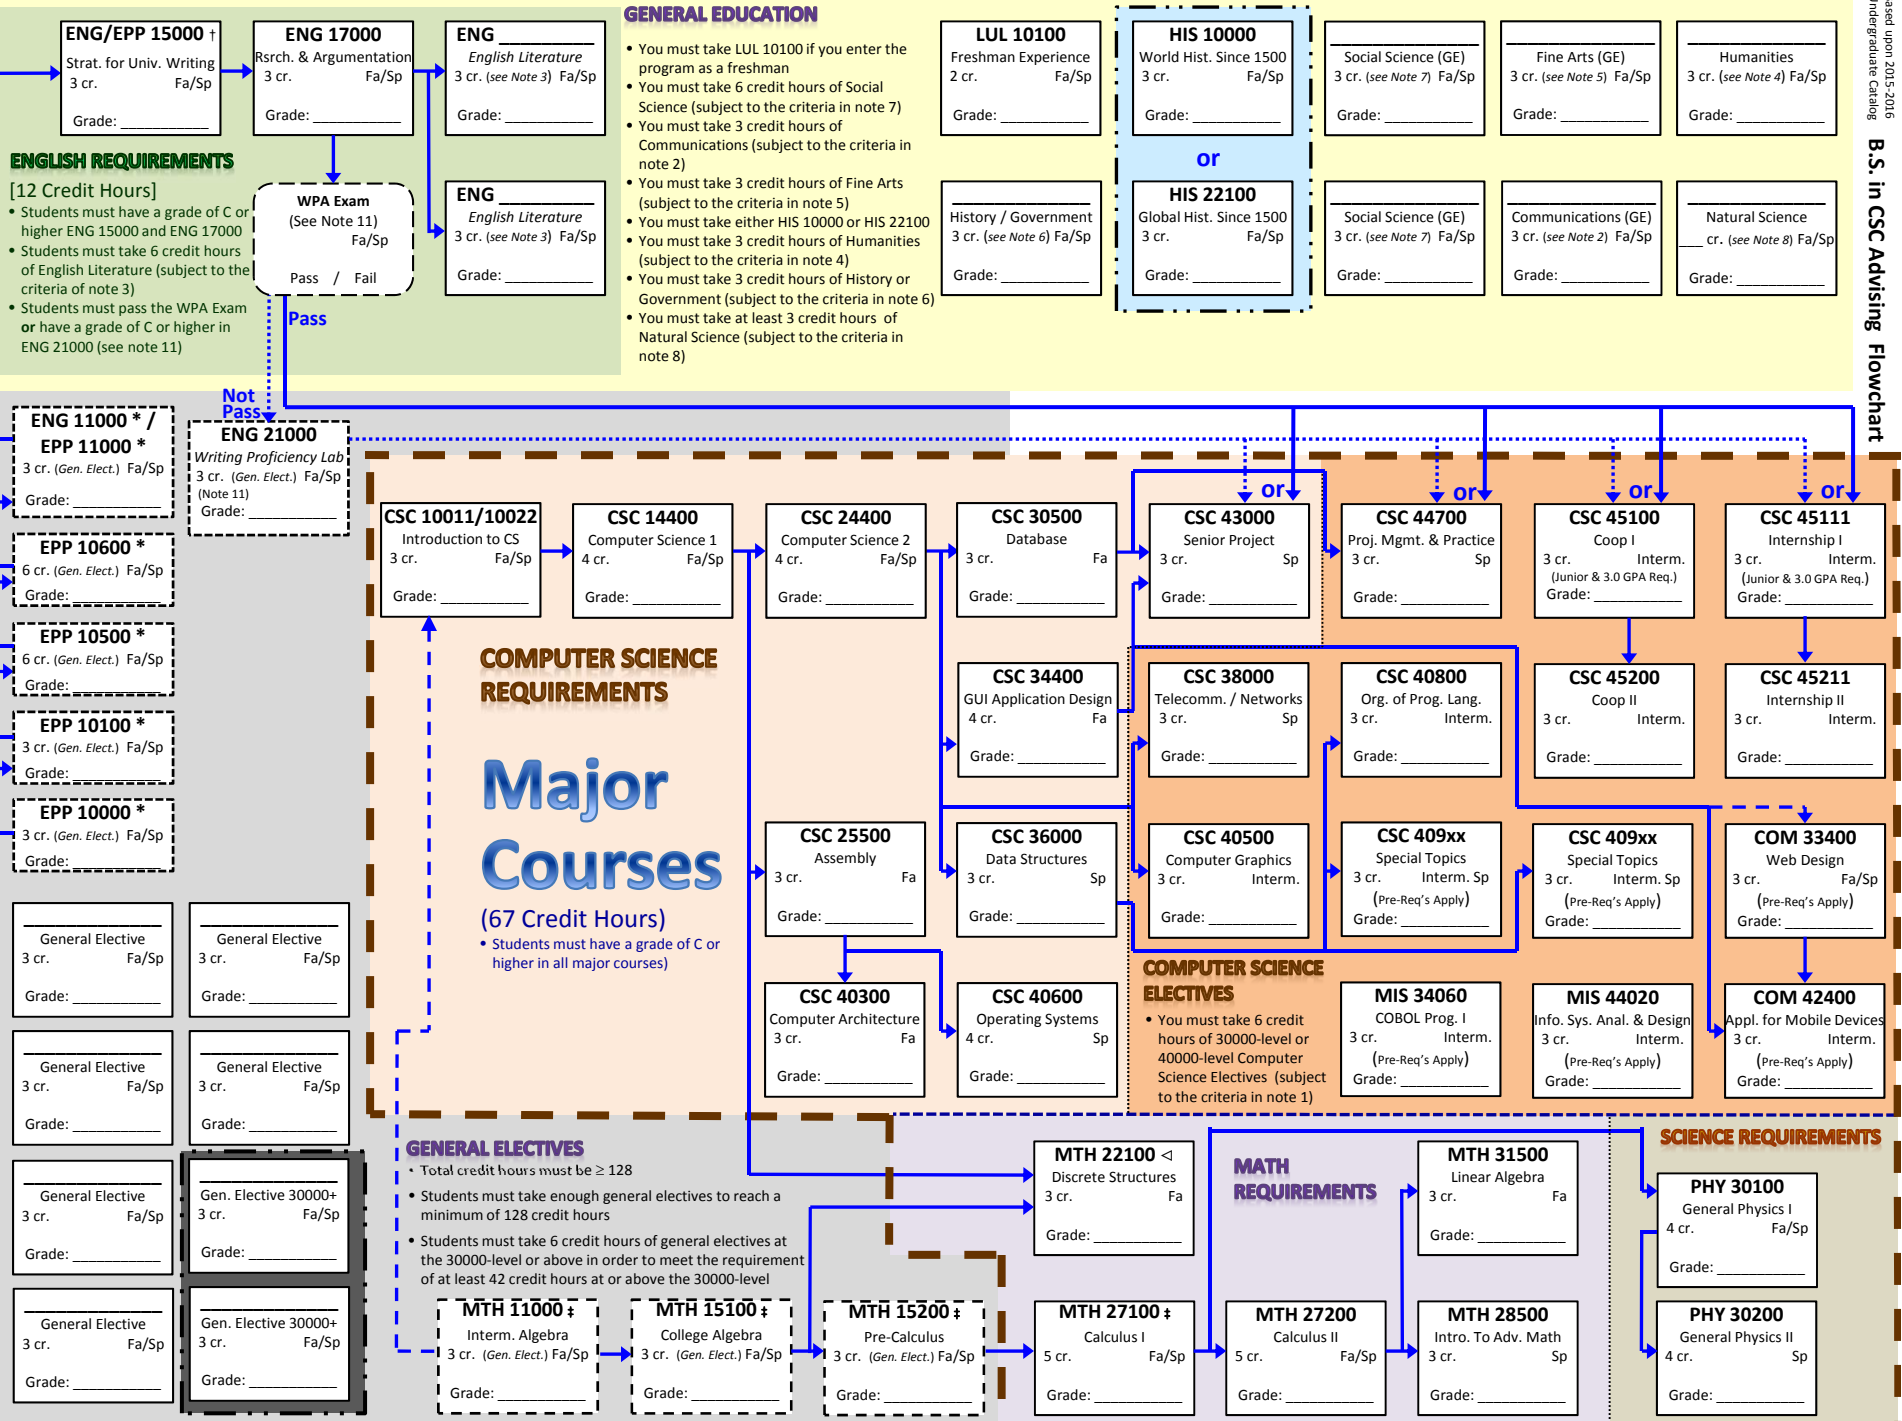

Computer Science Programs

B.S. Degree in Computer Science (CSC)

ENGLISH REQUIREMENTS
 [12 Credit Hours]
 • Students must have a grade of C or higher ENG 15000 and ENG 17000
 • Students must take 6 credit hours of English Literature (subject to the criteria of note 3)
 • Students must pass the WPA Exam or have a grade of C or higher in ENG 21000 (see note 11)

GENERAL EDUCATION

- You must take LUL 10100 if you enter the program as a freshman
- You must take 6 credit hours of Social Science (subject to the criteria in note 7)
- You must take 3 credit hours of Communications (subject to the criteria in note 2)
- You must take 3 credit hours of Fine Arts (subject to the criteria in note 5)
- You must take either HIS 10000 or HIS 22100
- You must take 3 credit hours of Humanities (subject to the criteria in note 4)
- You must take 3 credit hours of History or Government (subject to the criteria in note 6)
- You must take at least 3 credit hours of Natural Science (subject to the criteria in note 8)