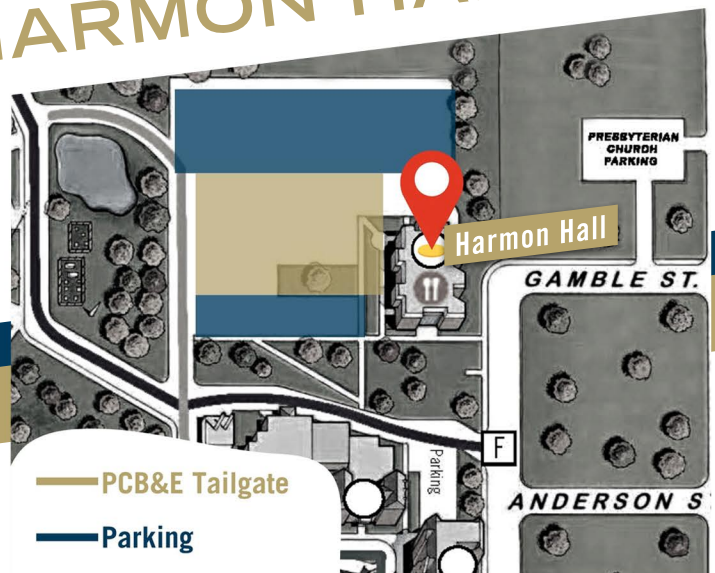

MORE INFORMATION:

www.lindenwood.edu/business/events

LINDENWOOD
UNIVERSITY

ROBERT W. PLASTER COLLEGE OF
BUSINESS AND ENTREPRENEURSHIP