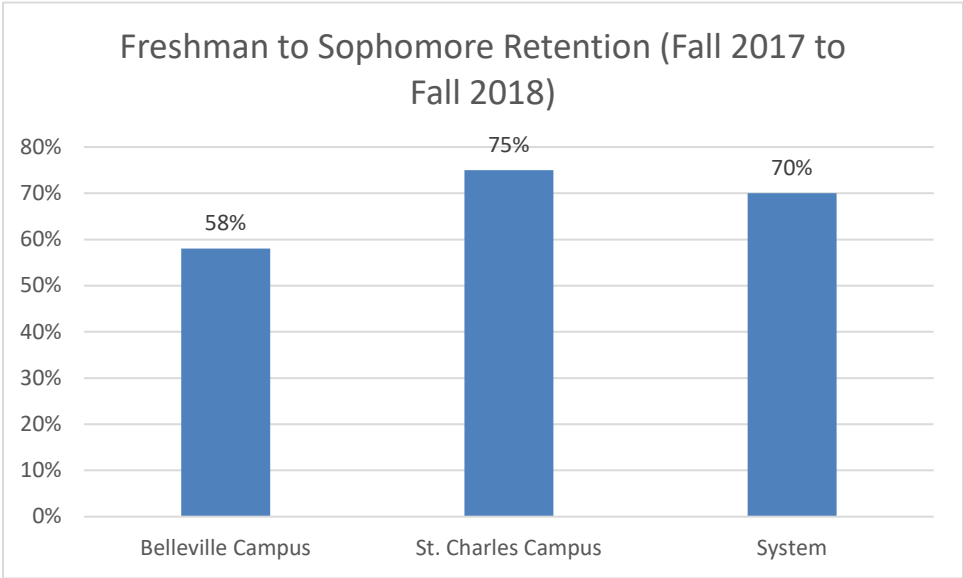

**Lindenwood University
Retention Rates
(cont.)**