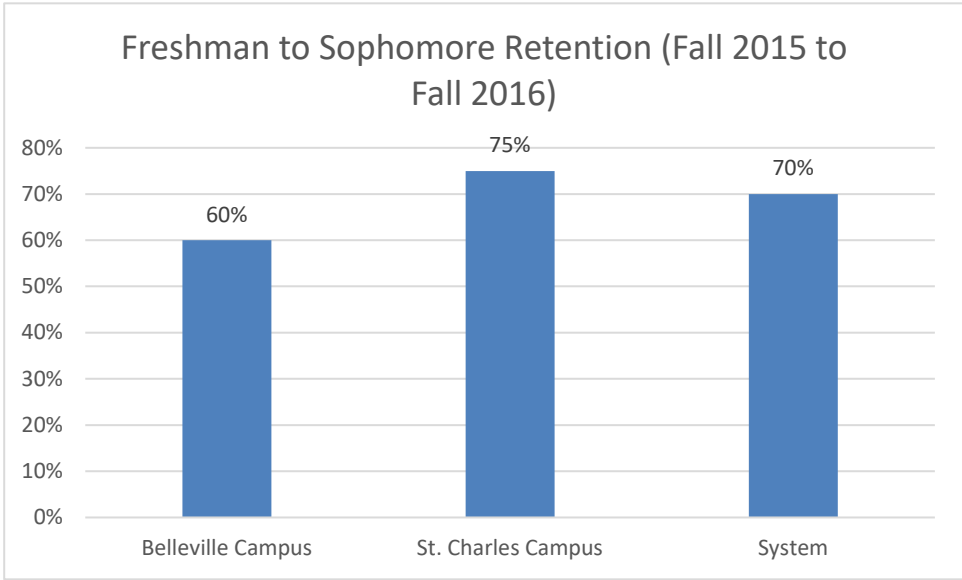

Lindenwood University System Student Retention, Persistence, and Graduation Rates

For 2001-2017 Cohorts, including both St. Charles and Belleville Campuses

(Table based on IPEDS data – First-time, full-time freshmen cohorts, including both traditional day students and evening adult students)

Year	Fall Cohort	First Year Retention	%	Second Year Persistence	%	Third Year Persistence	%	4 year grads	%	5 year grads	%	6 year grads	%
2001	567	346	61%	264	47%	233	41%	144	25%	213	38%	226	40%
2002	674	426	63%	364	54%	324	48%	196	29%	283	42%	291	43%
2003	781	522	67%	415	53%	338	43%	217	28%	309	40%	340	44%
2004	917	629	69%	487	53%	431	47%	245	27%	380	41%	410	45%
2005	820	546	67%	418	51%	386	47%	218	27%	333	41%	367	45%
2006	865	532	62%	418	48%	381	44%	196	23%	319	37%	352	41%
2007	881	581	66%	468	53%	432	49%	216	25%	346	39%	395	45%
2008	1090	777	71%	655	60%	585	54%	318	29%	510	47%	542	50%
2009	1104	801	73%	637	58%	555	50%	310	28%	487	44%	539	49%
2010	1034	726	70%	593	57%	529	51%	303	29%	481	47%	510	49%
2011	1015	723	71%	594	59%	538	53%	320	32%	476	47%	507	50%
2012	1333	942	71%	778	58%	679	51%	436	33%	629	47%	666	50%
2013	1310	913	70%	746	57%	672	51%	424	32%	631	48%		
2014	1164	771	66%	626	54%	563	48%	400	34%				
2015	1217	855	70%	715	59%	637	52%						
2016	984	723	73%	613	62%								
2017	928	652	70%										

How to read the chart:

- Freshman to sophomore retention rates for Cohorts 2010 through 2017 have been 70%, 71%, 71%, 70%, 66%, 70%, 73%, and 70%.
- Four-year graduation rates for Cohorts 2007 through 2014 have been 25%, 29%, 28%, 29%, 32%, 33%, 32%, and 34%.
- Five-year graduation rates for Cohorts 2006 through 2013 have been 37%, 39%, 47%, 44%, 47%, 47%, 47%, and 48%.
- Six-year graduation rates for Cohorts 2005 through 2012 have been 45%, 41%, 45%, 50%, 49%, 49%, 50%, and 50%.

**Lindenwood University
Retention Rates**