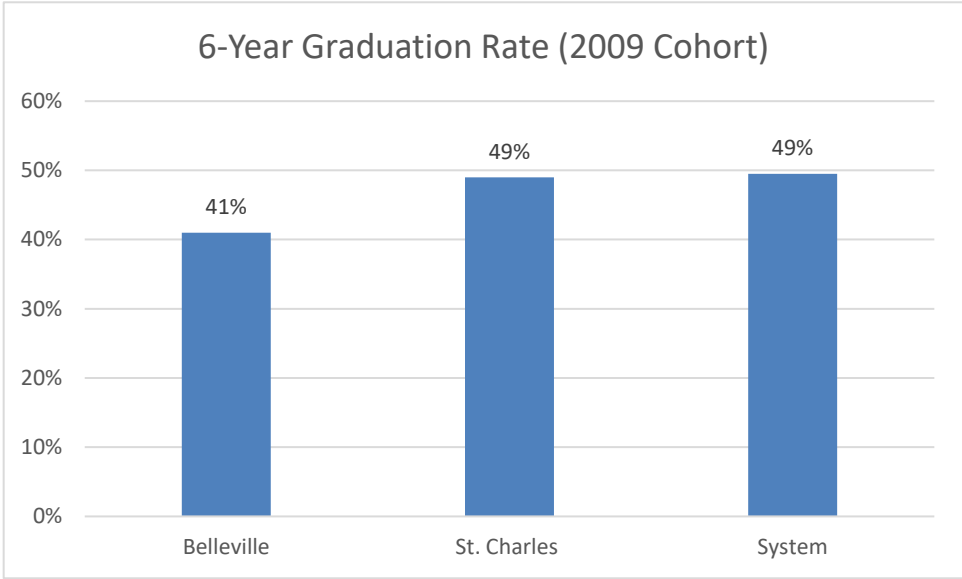

How to read the chart:

- Freshman to sophomore retention rates for Cohorts 2010 through 2017 have been 70%, 71%, 71%, 70%, 66%, 70%, 73%, and 70%.
- Four-year graduation rates for Cohorts 2007 through 2014 have been 25%, 29%, 28%, 29%, 32%, 33%, 32%, and 34%.
- Five-year graduation rates for Cohorts 2006 through 2013 have been 37%, 39%, 47%, 44%, 47%, 47%, 47%, and 48%.
- Six-year graduation rates for Cohorts 2005 through 2012 have been 45%, 41%, 45%, 50%, 49%, 49%, 50%, and 50%.

**Lindenwood University
Retention Rates**

**Lindenwood University
Retention Rates
(cont.)**

Freshman to Sophomore Retention

**Lindenwood University
Graduation Rates**

**Lindenwood University
Graduation Rates
(Cont.)**