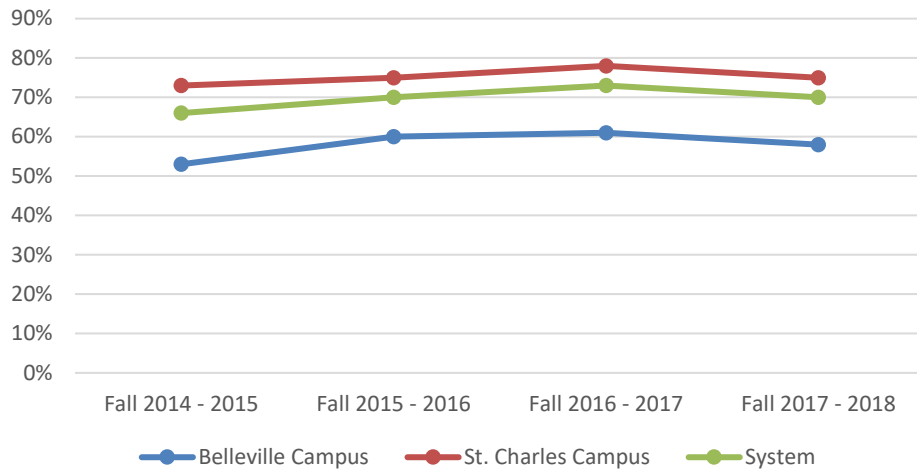

Freshman to Sophomore Retention