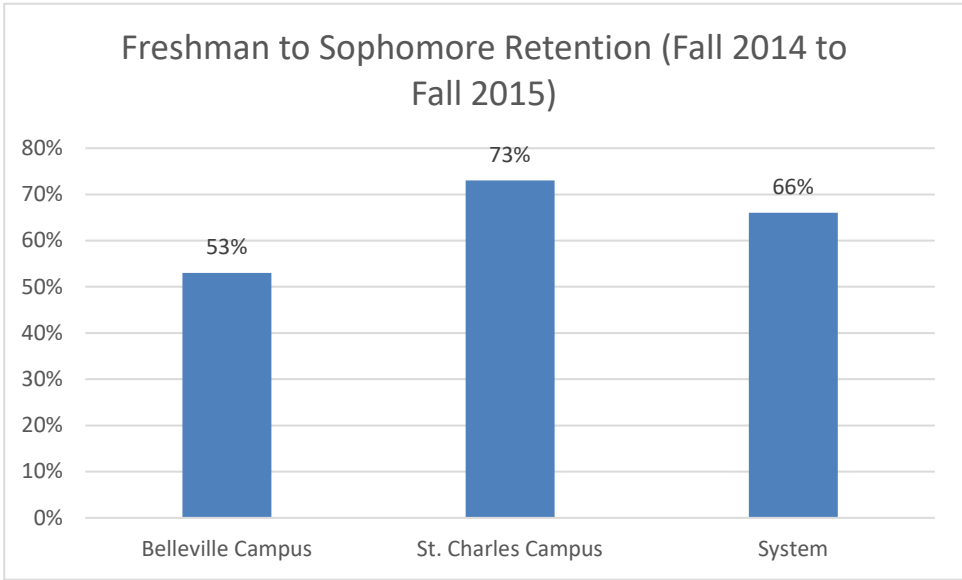

Lindenwood University System Student Retention, Persistence, and Graduation Rates

For 2001-2017 Cohorts, including both St. Charles and Belleville Campuses

(Table based on IPEDS data – First-time, full-time freshmen cohorts, including both traditional day students and evening adult students)

Year	Fall Cohort	First Year Retention	%	Second Year Persistence	%	Third Year Persistence	%	4 year grads	%	5 year grads	%	6 year grads	%
2001	567	346	61%	264	47%	233	41%	144	25%	213	38%	226	40%
2002	674	426	63%	364	54%	324	48%	196	29%	283	42%	291	43%
2003	781	522	67%	415	53%	338	43%	217	28%	309	40%	340	44%
2004	917	629	69%	487	53%	431	47%	245	27%	380	41%	410	45%
2005	820	546	67%	418	51%	386	47%	218	27%	333	41%	367	45%
2006	865	532	62%	418	48%	381	44%	196	23%	319	37%	352	41%
2007	881	581	66%	468	53%	432	49%	216	25%	346	39%	395	45%
2008	1090	777	71%	655	60%	585	54%	318	29%	510	47%	542	50%
2009	1104	801	73%	637	58%	555	50%	310	28%	487	44%	539	49%
2010	1034	726	70%	593	57%	529	51%	303	29%	481	47%	510	49%
2011	1015	723	71%	594	59%	538	53%	320	32%	476	47%	507	50%
2012	1333	942	71%	778	58%	679	51%	436	33%	629	47%	666	50%
2013	1310	913	70%	746	57%	672	51%	424	32%	631	48%		
2014	1164	771	66%	626	54%	563	48%	400	34%				
2015	1217	855	70%	715	59%	637	52%						
2016	984	723	73%	613	62%								
2017	928	652	70%										

How to read the chart:

- Freshman to sophomore retention rates for Cohorts 2010 through 2017 have been 70%, 71%, 71%, 70%, 66%, 70%, 73%, and 70%.
- Four-year graduation rates for Cohorts 2007 through 2014 have been 25%, 29%, 28%, 29%, 32%, 33%, 32%, and 34%.
- Five-year graduation rates for Cohorts 2006 through 2013 have been 37%, 39%, 47%, 44%, 47%, 47%, 47%, and 48%.
- Six-year graduation rates for Cohorts 2005 through 2012 have been 45%, 41%, 45%, 50%, 49%, 49%, 50%, and 50%.

**Lindenwood University
Retention Rates**