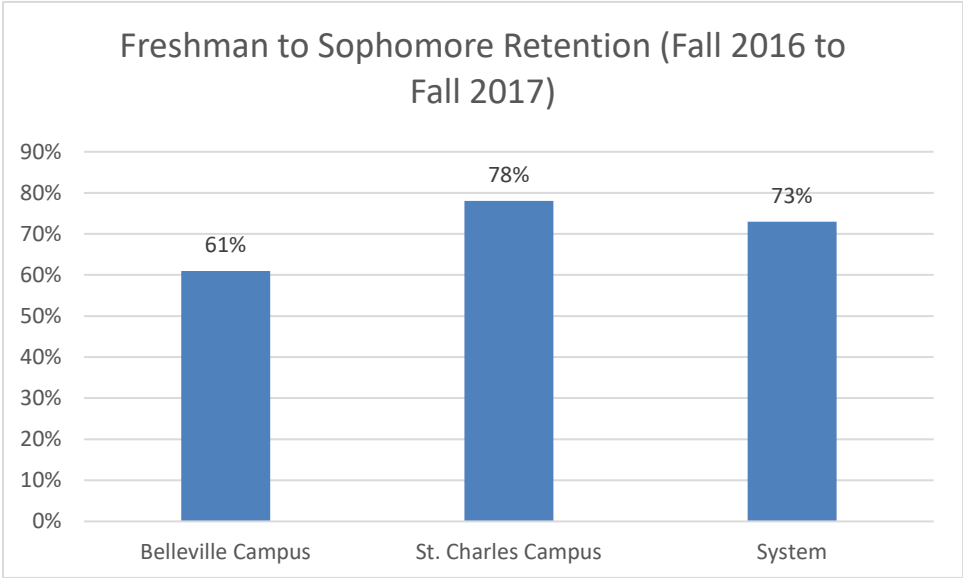

**Lindenwood University
Retention Rates
(cont.)**